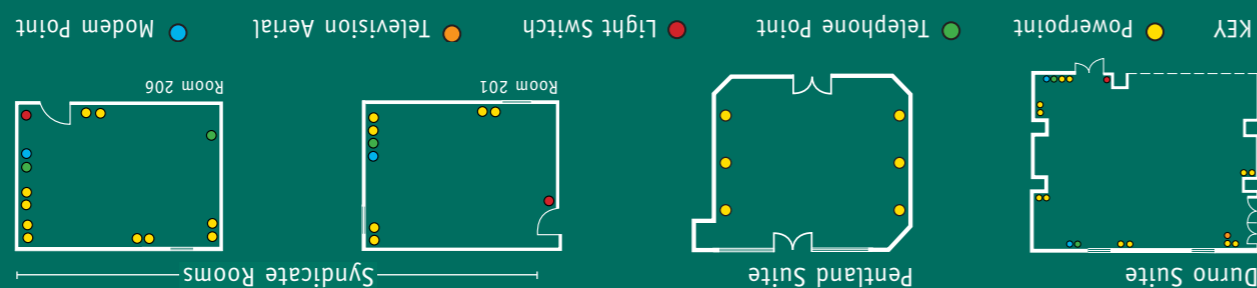

Room	Floor	Area Sq. Metres	Length Metres	Width Metres	Area Sq. Metres	Length Metres	Width Metres	Area Sq. Metres	Length Metres	Width Metres	Area Sq. Metres	Length Metres	Width Metres	Area Sq. Metres	Length Metres	Width Metres	Area Sq. Metres	Length Metres	Width Metres
PENTLAND SUITE	Ground	100	28	35	55	60	8.5	9.8	83.3	Yes	Yes	Yes	Yes	Yes	Yes	Yes	Yes	Yes	Yes
	Ground	70	28	35	50	10	7	2.38	70	Yes	Yes	Yes	Yes	Yes	Yes	Yes	Yes	Yes	Yes
DURRO SUITE	Ground	20	28	35	50	10	7	2.38	70	Yes	Yes	Yes	Yes	Yes	Yes	Yes	Yes	Yes	Yes
	Ground	10	10	10	24	2.28	No	No	2.28	No	Yes	Yes	Yes	Yes	Yes	Yes	Yes	Yes	Yes
SYNDICATE 201	First	15	10	10	10	10	10	10	10	Yes	Yes	Yes	Yes	Yes	Yes	Yes	Yes	Yes	Yes
	First	15	10	10	10	10	10	10	10	Yes	Yes	Yes	Yes	Yes	Yes	Yes	Yes	Yes	Yes
SYNDICATE 206	First	15	10	10	10	10	10	10	10	Yes	Yes	Yes	Yes	Yes	Yes	Yes	Yes	Yes	Yes
	First	15	10	10	10	10	10	10	10	Yes	Yes	Yes	Yes	Yes	Yes	Yes	Yes	Yes	Yes

Suggested room layouts