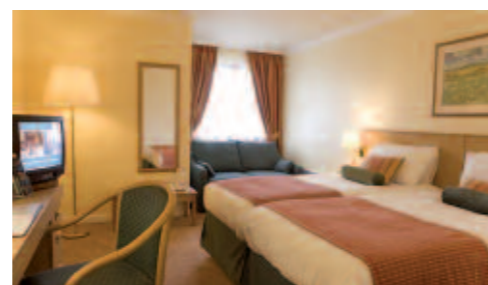

Facilities

- La Bonne Auberge Brasserie & Bar
- Wi-Fi internet access*
- Lounge area with satellite TV
- 24hr airport courtesy bus
- 24hr room service*
- Complimentary car parking for guests

Guestrooms

- 95 en-suite standard & executive rooms
- Wi-Fi internet access*
- Satellite TV & pay movies*
- Iron & ironing boards
- Trouser press
- Direct dial telephone
- Lap top safe
- Desk area